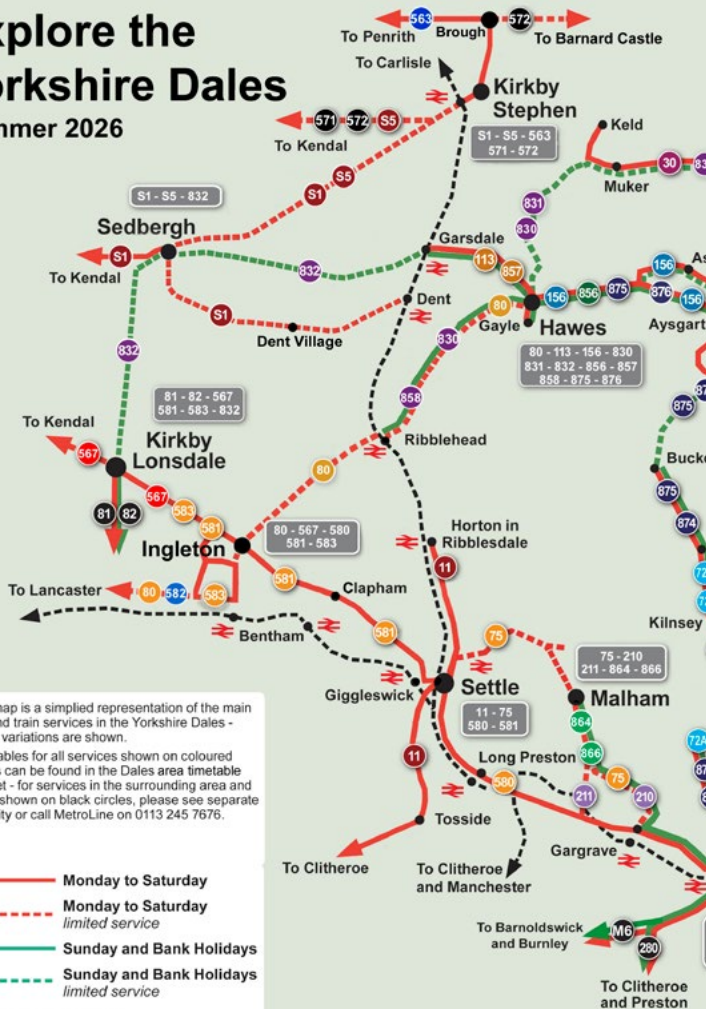

Explore the Yorkshire Dales

Summer 2026

This map is a simplified representation of the main bus and train services in the Yorkshire Dales - not all variations are shown.

Timetables for all services shown on coloured circles can be found in the Dales area timetable booklet - for services in the surrounding area and those shown on black circles, please see separate publicity or call MetroLine on 0113 245 7676.

- Monday to Saturday
- Monday to Saturday limited service
- Sunday and Bank Holidays
- Sunday and Bank Holidays limited service
- Railway
- Heritage Railway