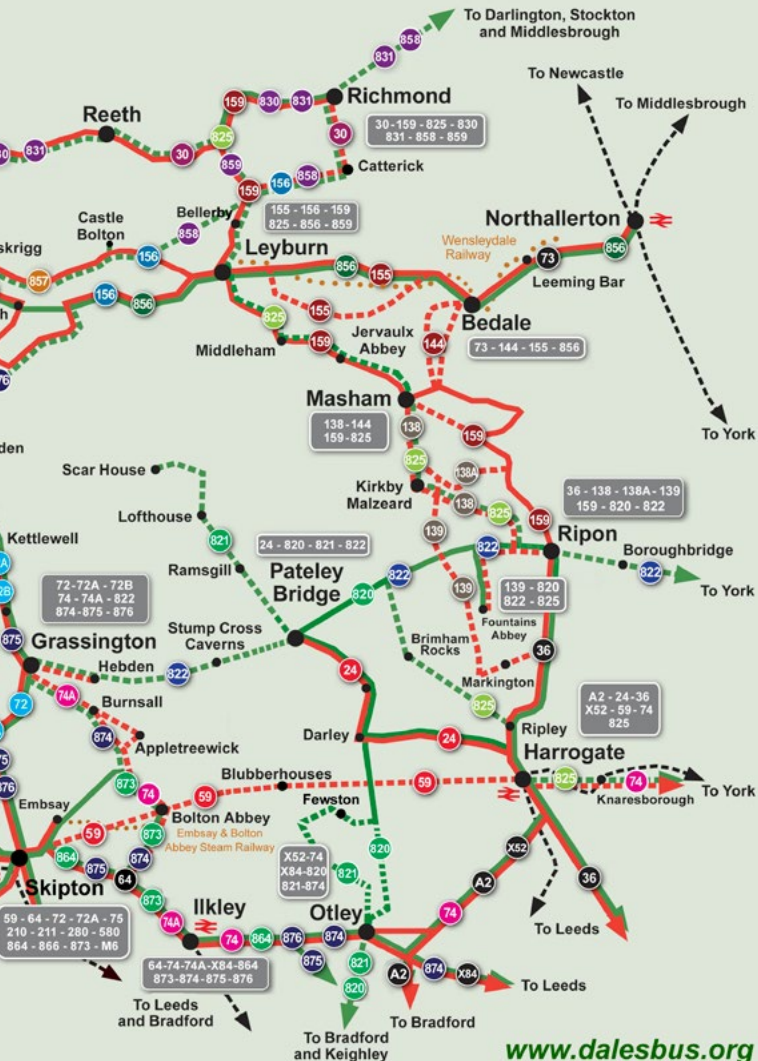

- Monday to Saturday
- Monday to Saturday limited service
- Sunday and Bank Holidays
- Sunday and Bank Holidays limited service
- Railway
- Heritage Railway

The Craven Connection

Skipton – Gargrave – Settle **580**